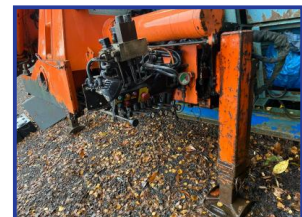

CVCommercials

Atlas AK200.1 A2 20 tonne Per Metre Crane 2 Hydraulic Extensions

£POA

1999 Atlas AK200.1 A2 20 Tonne Per Metre Crane, 2 Hydraulic Extensions, All in good working order. Removed from truck due to truck being exported. First to see will buy. Delivery or Shipping can be arranged. Please call for further information