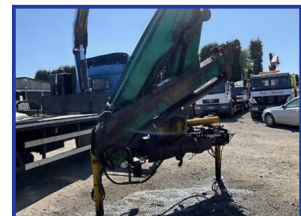

CVCommercials

Hiab 125 12 ton per metre 2x Hydraulic Extensions Year : 1992

£POA

1992 Hiab 125 12ton per metre Truck Mounted Crane, 2x Hydraulic Extensions. Recently Removed of Vehicle. Delivery or Shipping can be arranged. Please call for further information

Product Details	
Category/Type	Plant and Machinery
Make	Hiab 125
Model	12 ton per metre 2x Hydraulic Extensions Year : 1992
Year	1992
Mileage	-

Lodge Farm, Nailstone, Nuneaton, Warwickshire, CV13 0QP

Tel: 07815 900528 Office: 01530 264532