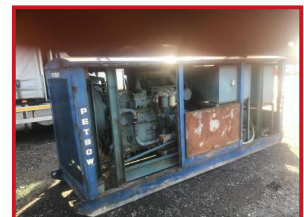

CV Commercials

Petbow Rolls Royce Generator Set 6 cylinder engine

£POA

Pet bow Rolls Royce Generator Set 6 Cylinder Engine. Please see pictures of plate certs for more details. Delivery or shipping can be arranged. Please call for further information

Product Details

Product Details	
Category/Type	Plant and Machinery
Make	Petbow
Model	Rolls Royce Generator Set 6 cylinder engine
Year	-
Hours	-

Lodge Farm, Nailstone, Nuneaton, Warwickshire, CV13 0QP

Tel: 01530 614 004